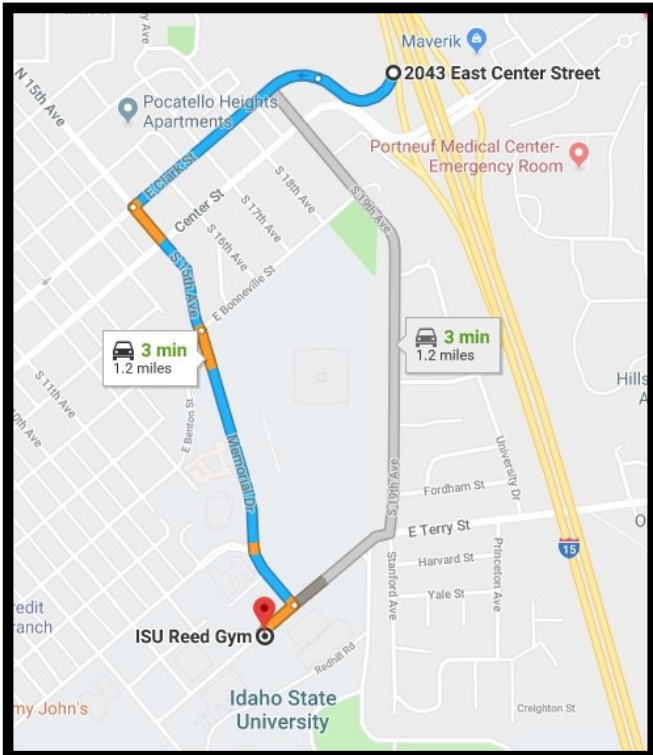

**Clark Street Exit on I-15 to Holy Spirit Gym with insert from Holy Spirit to Reed Gym.
Holy Spirit Gym is on the corner of North 8th and Wyeth**

Clark Street Exit on I-15 to Reed Gym

Shows route to Reed Gym as well as medical center should a need arise.