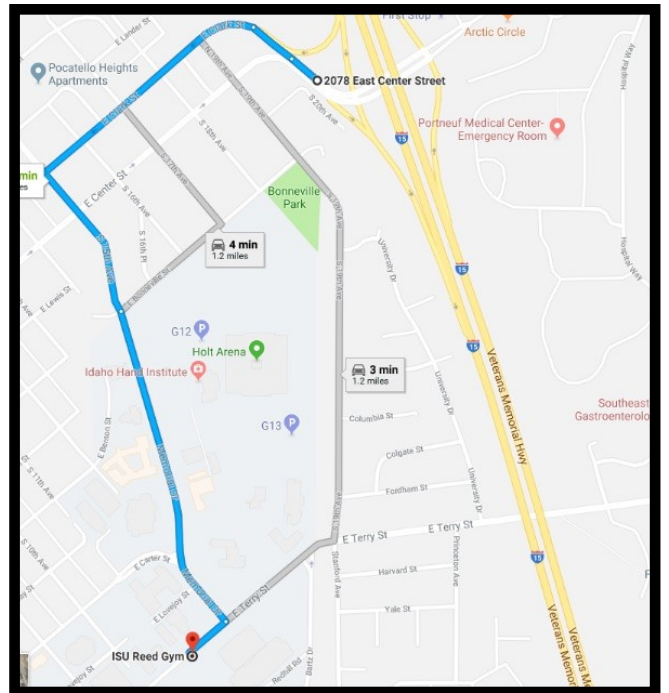

**Clark Street Exit on I-15 to Holy Spirit Gym with insert from Holy Spirit to Reed Gym.
Holy Spirit Gym is on the corner of North 8th and Wyeth**

Clark Street Exit on I-15 to Reed Gym

Shows route to Reed Gym as well as medical center should a need arise.